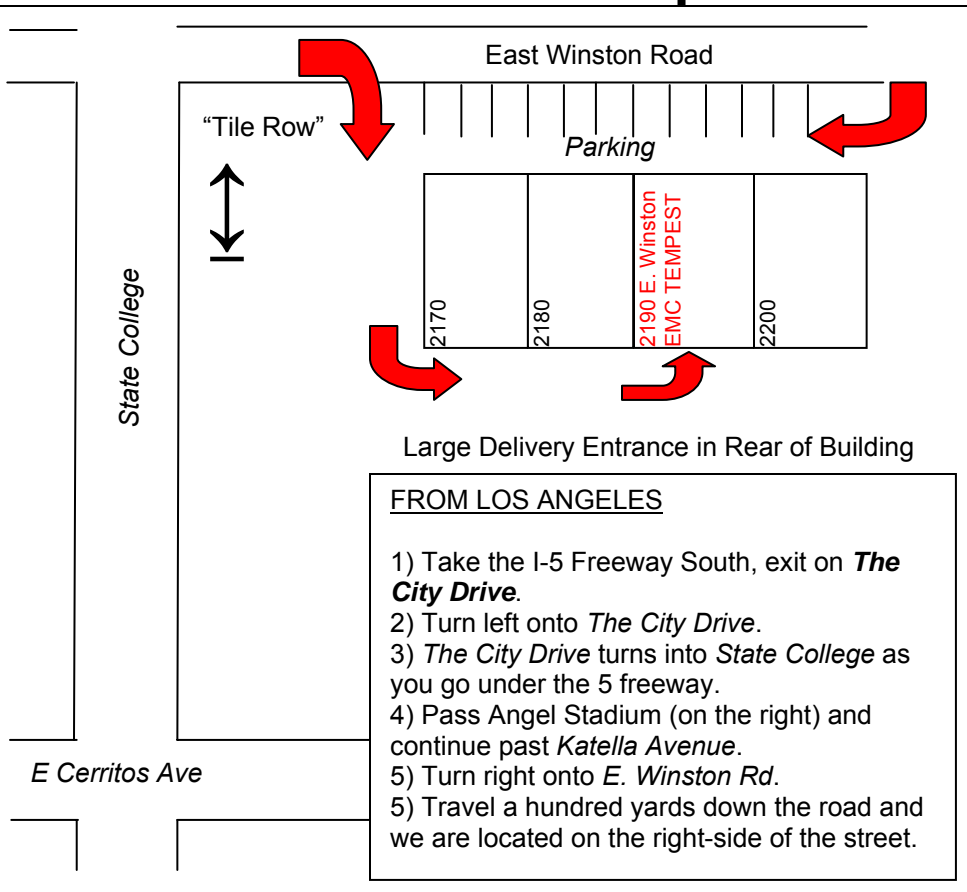

EMC TEMPEST ENGINEERING

2190 East Winston Road, Anaheim, CA 92806

Phone: (714) 778-1726 Fax: (714) 778-1748 Email: emc@emctempest.com

Please visit us at www.emctempest.com

FROM POMONA

- 1) Take the 57 Freeway South, exit on **E. Ball Rd.**
- 2) Turn right onto **E. Ball Rd.**
- 3) Turn left onto **S. Sunkist St.**
- 4) Turn right onto **E. Winston Rd.**
- 5) Travel a few hundred yards down the road and we are located on the left-side of the street.

FROM SAN DIEGO

- 1) Take I-5 Freeway North to the **State College** Exit.
- 2) Take a right onto **State College.**
- 4) Pass Angel Stadium (on the right) and continue past **Katella Avenue.**
- 5) Turn right onto **E. Winston Rd.**
- 5) Travel a hundred yards down the road and we are located on the right-side of the street.

FROM LOS ANGELES

- 1) Take the I-5 Freeway South, exit on **The City Drive.**
- 2) Turn left onto **The City Drive.**
- 3) **The City Drive** turns into **State College** as you go under the 5 freeway.
- 4) Pass Angel Stadium (on the right) and continue past **Katella Avenue.**
- 5) Turn right onto **E. Winston Rd.**
- 5) Travel a hundred yards down the road and we are located on the right-side of the street.