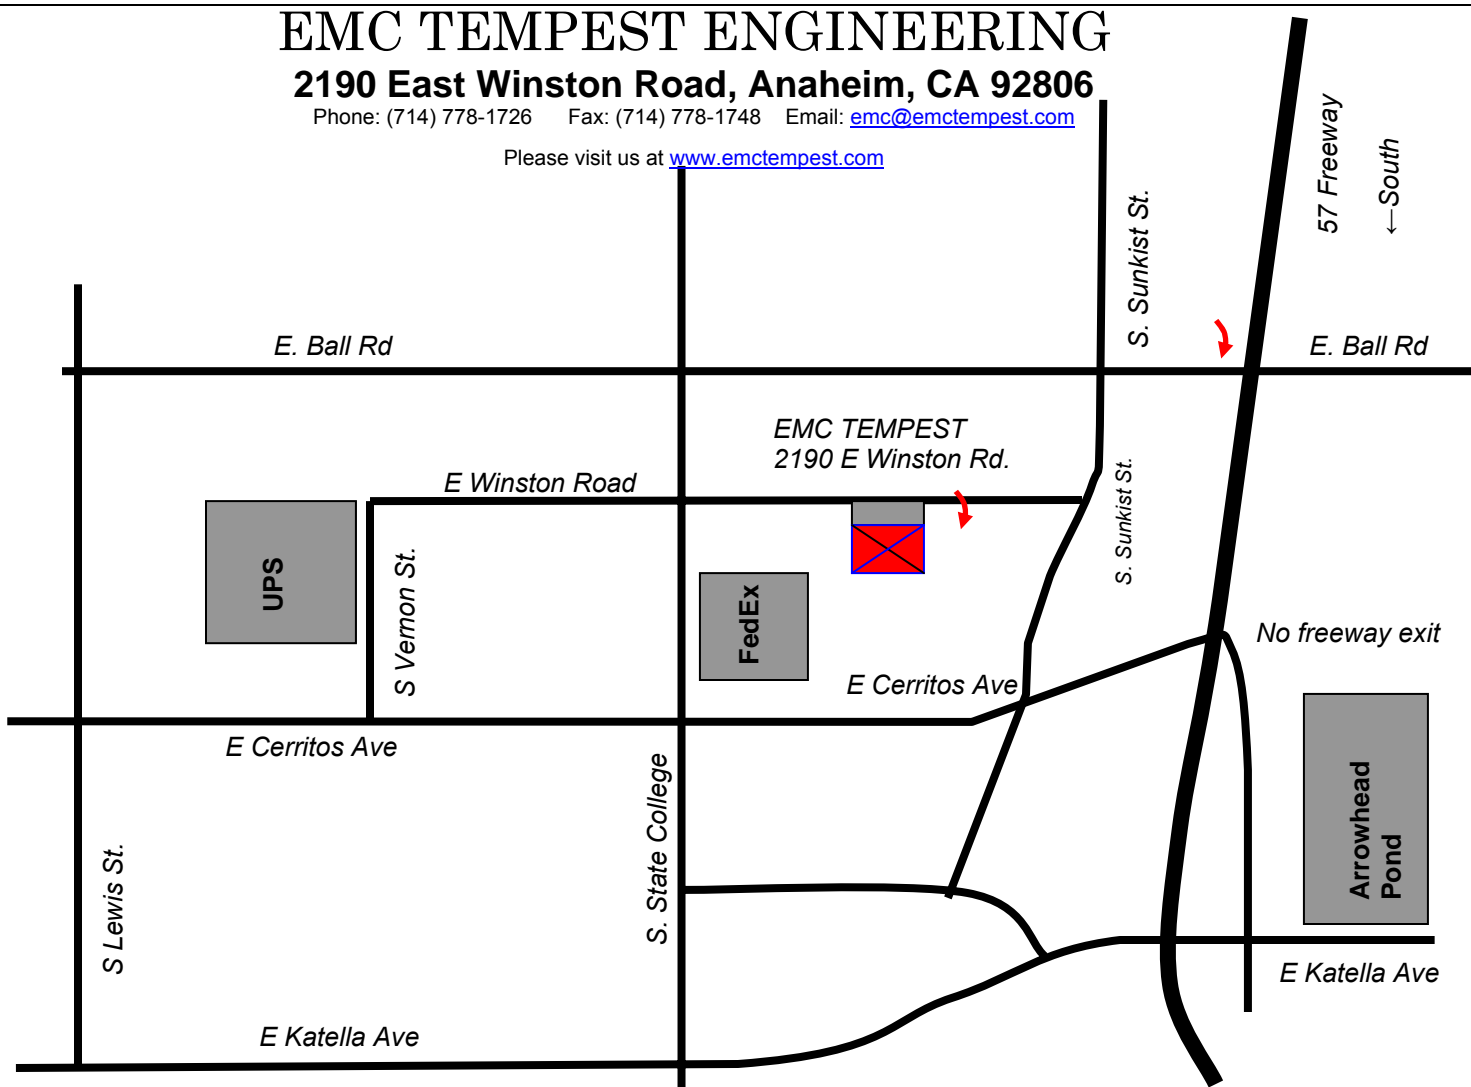

EMC TEMPEST ENGINEERING

2190 East Winston Road, Anaheim, CA 92806

Phone: (714) 778-1726 Fax: (714) 778-1748 Email: emc@emctempest.com

Please visit us at www.emctempest.com

FROM POMONA

- 1) Take the 57 Freeway South, exit on **E. Ball Rd.**
- 2) Turn right onto **E. Ball Rd.**
- 3) Turn left onto **S. Sunkist St.**
- 4) Turn right onto **E. Winston Rd.**
- 5) Travel a few hundred yards down the road and we are located on the left-side of the street.

FROM SAN DIEGO

- 1) Take I-5 Freeway North to the **State College** Exit.
- 2) Take a right onto **State College.**
- 4) Pass Angel Stadium (on the right) and continue past **Katella Avenue.**
- 5) Turn right onto **E. Winston Rd.**
- 5) Travel a hundred yards down the road and we are located on the right-side of the street.

FROM LOS ANGELES

- 1) Take the I-5 Freeway South, exit on **The City Drive.**
- 2) Turn left onto **The City Drive.**
- 3) **The City Drive** turns into **State College** as you go under the 5 freeway.
- 4) Pass Angel Stadium (on the right) and continue past **Katella Avenue.**
- 5) Turn right onto **E. Winston Rd.**
- 5) Travel a hundred yards down the road and we are located on the right-side of the street.